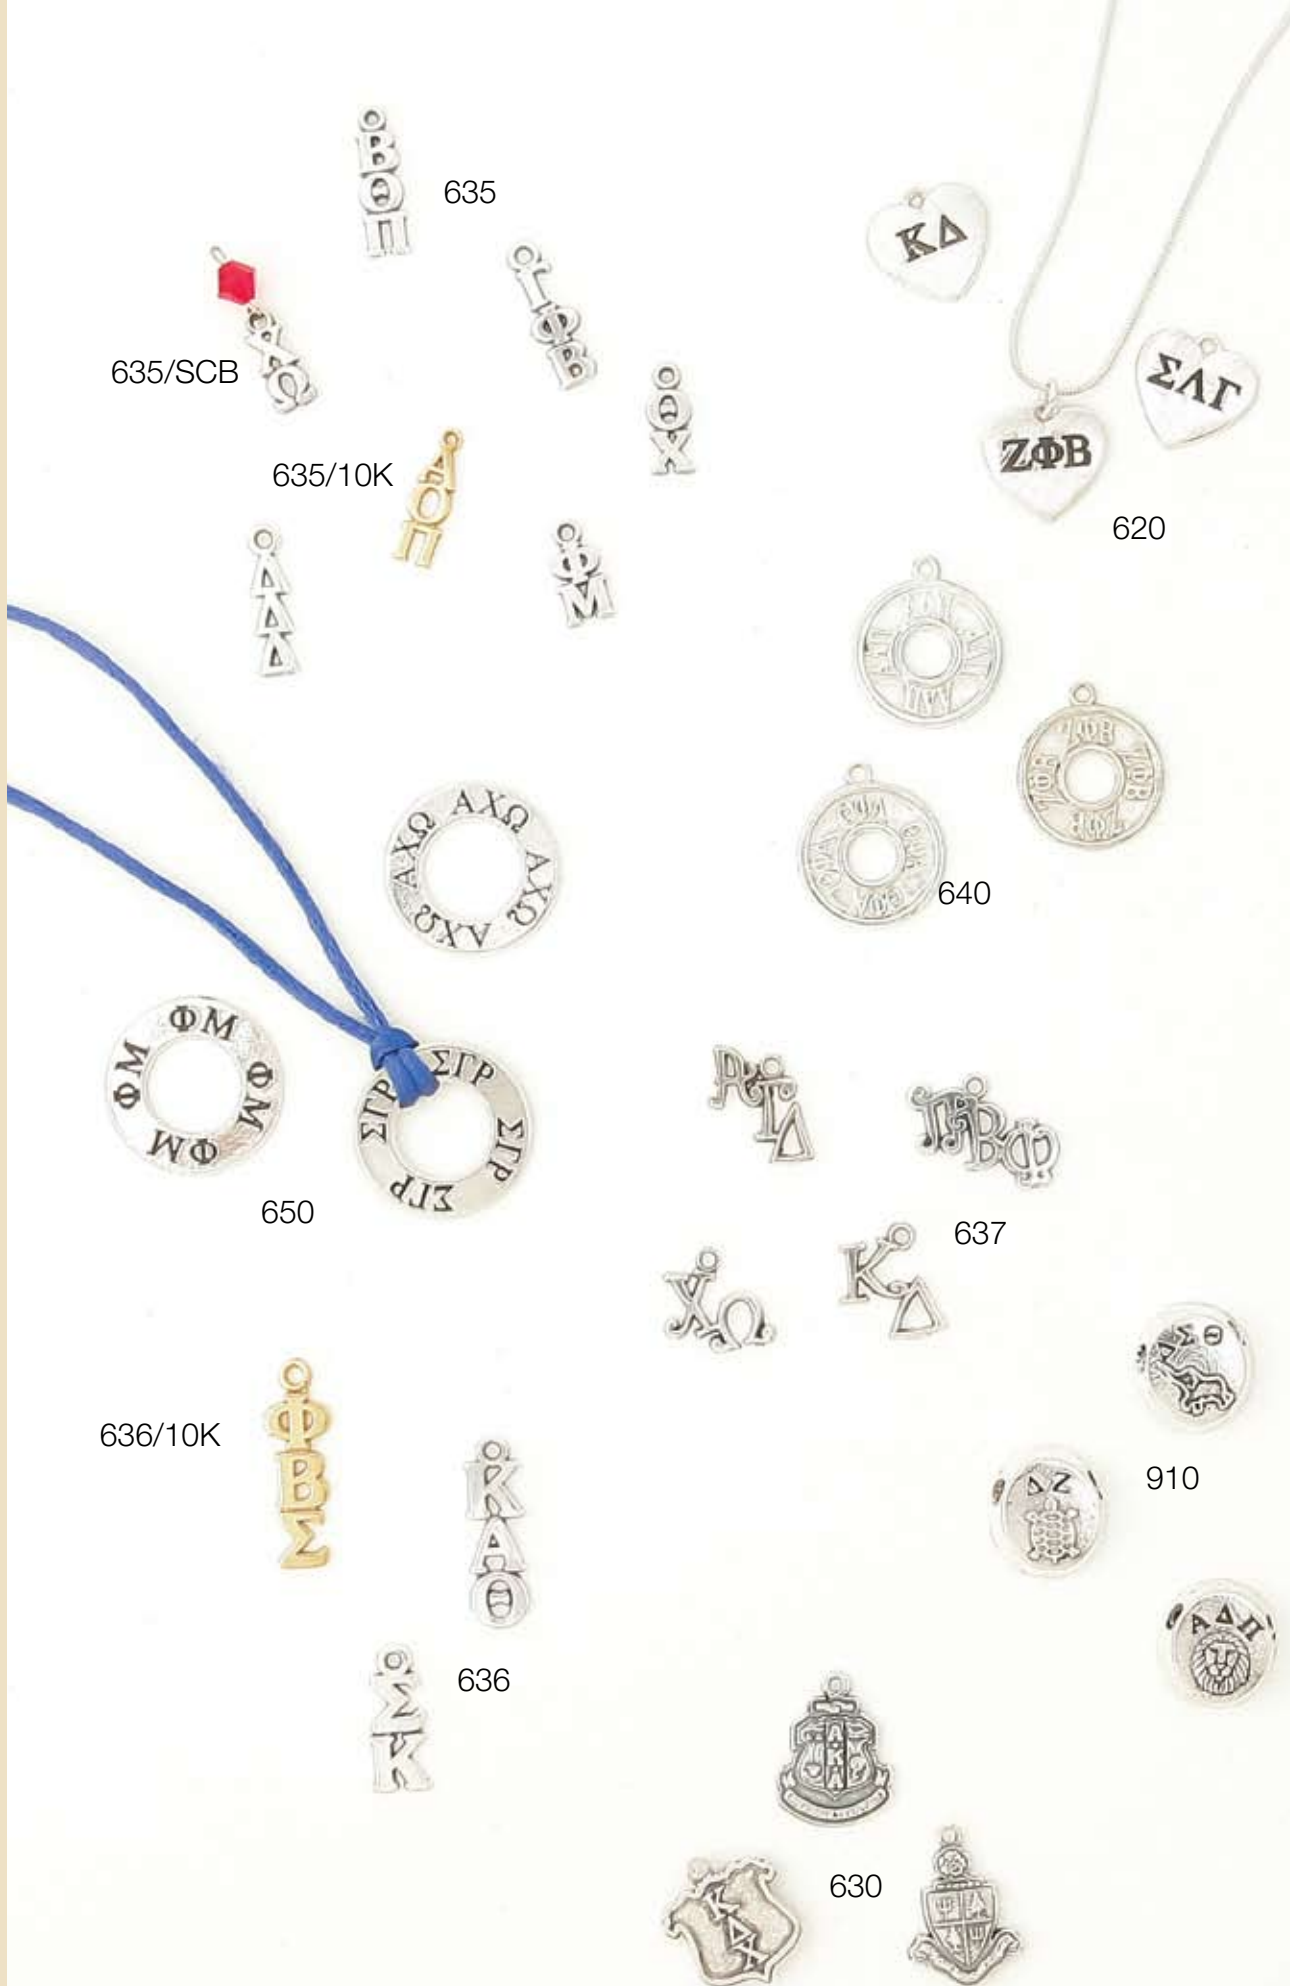

Lavalliers

2

635
635/SCB

635/10K

620

640

650

637

636/10K

636

910

630

Available in Sterling Silver, 10K & 14K Gold
See Price List for availability. Specify group when ordering.