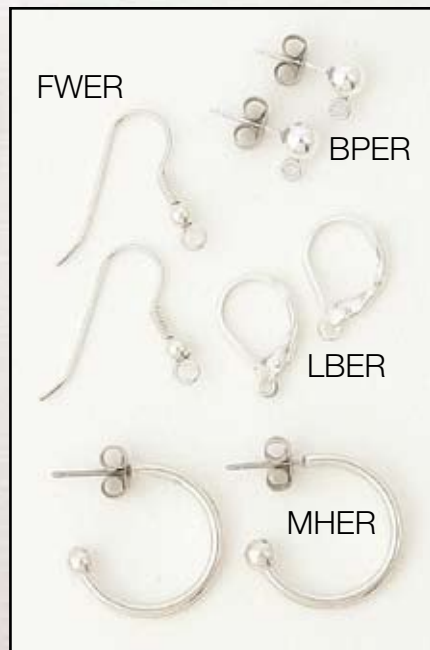

RO6
sizes 6-8
Sterling Silver ONLY

RO4
sizes 5-8

RO9
Ladies' sizes 4-7
Men's sizes 9-12

TR0
Toe Rings

Available in Sterling Silver, 10K & 14K Gold
Please Call for Availability.

Accessories

6

670 (set with chain)
Specify group
or engrave.

640RC
Specify group
16" and 18"

SC18/14K

SC18/GF

LSC

TBC

SC

SNK

Cord00-016
Specify color
18" with 2"
extender