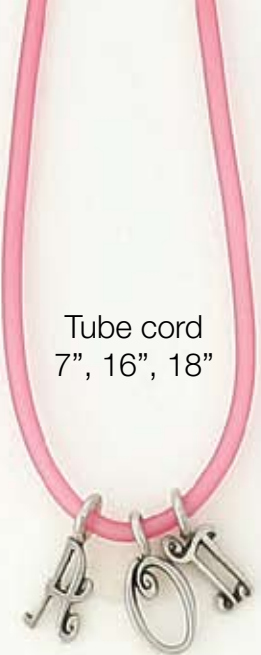

28/Curly Letters

Tube cord
7", 16", 18"